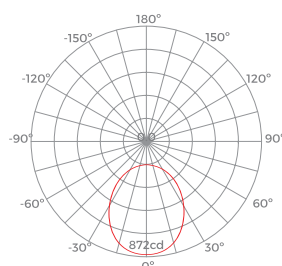

ILAR-00327

REFERENCE

Reference	ILAR-00327
Lamp type	GU10
Lamp Base	GU10
Nominal Lifetime (EOL end of life)	25000h
Switching Cycle (times)	15000X
Dimmable	No
Mercury Free	Yes

DIMENSION & WEIGHT

Diameter	50mm
Length	55mm
Weight	30g

PHOTOMETRICAL DATA

Total Luminous Flux	630lm
Luminous Efficacy	90lm/W
Beam Angle	120°
Colour Temperature	6500K
Colour Rendering Index	80
Colour Consistency	<= 6

ELECTRICAL AND OPERATING DATA

Power Rated	7W
Equivalent Wattage	45W
Lamp Current	55mA
Nominal Voltage	220-240V
Operating Frequency	50/60Hz
Power Factor	0.5
Starting Time	0.5s
Warm-up Time (60%)	0.5s
Operating Temperature	-30°C to + 40°C

ENERGY LABEL & STANDARS

Energy Label	A+
Energy Consumption KWH/1000H	7kWh

CERTIFICATIONS

ROHS	YES
CE	YES
LM70	NO
LM80	YES
LM79	-
TM21	-
ENEC	-

SIZE

BEAM ANGLE

Designed by Aronlight in Portugal. Made in PRC