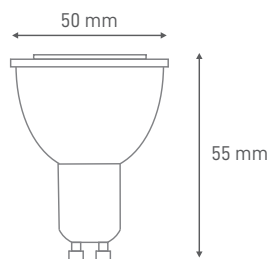

TECHNICAL INFORMATIONS

GU10 SPOTLIGHTS

7W 6500K

Linha GU10 com vários ângulos de abertura e potências para diferentes espaços.

GU10 line with several wattages and beam angles for different spaces.

Línea microicas con diferentes potencias y haz de luz para espacios variados.

ILAR-00327

REFERENCE

Reference	ILAR-00327
Lamp type	GU10
Lamp Base	GU10
Nominal Lifetime (EOL end of life)	25000h
Switching Cycle (times)	15000X
Dimmable	No
Mercury Free	Yes

DIMENSION & WEIGHT

Diameter	50mm
Length	55mm
Weight	30g

PHOTOMETRICAL DATA

Total Luminous Flux	630lm
Luminous Efficacy	90lm/W
Beam Angle	120°
Colour Temperature	6500K
Colour Rendering Index	80
Colour Consistency	<= 6

ELECTRICAL AND OPERATING DATA

Power Rated	7W
Equivalent Wattage	45W
Lamp Current	55mA
Nominal Voltage	220-240V
Operating Frequency	50/60Hz
Power Factor	0.5
Starting Time	0.5s
Warm-up Time (60%)	0.5s
Operating Temperature	-30°C to + 40°C

ENERGY LABEL & STANDARS

Energy Label	A+
Energy Consumption KWH/1000H	7kWh

CERTIFICATIONS

ROHS	YES
CE	YES
LM70	NO
LM80	YES
LM79	-
TM21	-
ENEC	-

SIZE

BEAM ANGLE

Designed by Aronlight in Portugal. Made in PRC