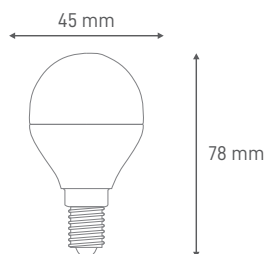

TECHNICAL INFORMATIONS

LÂMPADA G45 E14

6W 4000K

Lâmpada de design clássico com diâmetro de 45mm.

Classic design lamp with 45mm diameter.

Bombilla de diseño clásico con diametro de 45mm.

ILAR-00436

REFERENCE

Reference	ILAR-00436
Lamp type	G45
Lamp Base	E14
Nominal Lifetime (EOL end of life)	25000h
Switching Cycle (times)	15000X
Dimmable	No
Mercury Free	Yes

DIMENSION & WEIGHT

Diameter	45mm
Length	78mm
Weight	20g

PHOTOMETRICAL DATA

Total Luminous Flux	530lm
Luminous Efficacy	82lm/W
Beam Angle	220°
Colour Temperature	4000K
Colour Rendering Index	80
Colour Consistency	<= 6

ELECTRICAL AND OPERATING DATA

Power Rated	6W
Equivalent Wattage	41W
Lamp Current	45mA
Nominal Voltage	220-240V
Operating Frequency	50/60Hz
Power Factor	0.5
Starting Time	0.5s
Warm-up Time (60%)	0.5s
Operating Temperature	-30°C to + 40°C

ENERGY LABEL & STANDARS

Energy Label	A+
Energy Consumption KWH/1000H	6kWh

CERTIFICATIONS

ROHS	YES
CE	YES
LM70	NO
LM80	YES
LM79	-
TM21	NO
ENEC	NO

SIZE

BEAM ANGLE