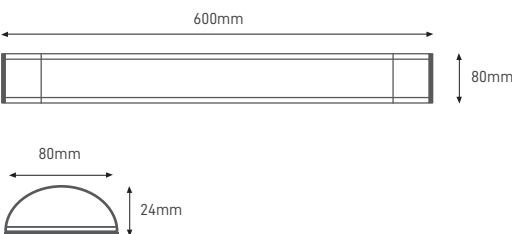

TECHNICAL INFORMATIONS

MEGASLIM SMD

20W 6000K 60CM

Régua de LED Slim com difusor opalino para um bom conforto visual.

SMD Slim Batten with opal diffuser to create a good visual comfort.

Régletas de LED Slim con difusor ópalo para un buen confort visual.

ILAR-00237

REFERENCE		DIMENSION & WEIGHT		PHOTOMETRICAL DATA	
LED Type	SMD	Dimensions	600x80x24mm	Total Luminous Flux	1600lm
LED Brand	Epistar LED	Weight	-	Luminous Efficacy	80lm/W
Body Material	Aluminium / PVC	Volume	-	Beam Angle	120°
Fixings	-	Packaging Unit	Carton Box 20 pcs	Colour Temperature	6000K
Housing Colour	White	Gross Weight	9 kg	Colour Rendering Index	>80
Nominal Lifetime (EOL end of life)	20.000hrs	Volume	-		
Dimmable	No				

SIZE

BEAM ANGLE