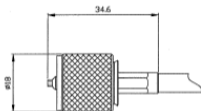

macho recto crimp
(pin y tubo crimpado)

straight crimp type plug
(full crimp)

CABLE CABLE	INSULATOR AISLANTE	INSTRUC. INSTRUC.	CRIMPING TOOL HERRAMIENTA CRIMP	
FLEX-3	PTFE	INS 24	A-UHF-10C35-75	
BT-3002			A-UHF-10C36-75	A-EIN-C-1-931
FLEX-4			A-UHF-10C45-75	A-EIN-C-1-341
FLEX-5			A-UHF-10C47-75	
RG-58; RG-141; RG-303			A-UHF-10C50-50	
RG-142; RG-400			A-UHF-10C50A-50	
RG-223			A-UHF-10C54-50	
ST-214			A-UHF-10C59-75	
FLEX-6			A-UHF-10C60-75	
RG-59; Three Shield #6.1			A-UHF-10C61-75	
LMR-240			A-UHF-10C61D-50	
RG-6 CATV			A-UHF-10C68-75	