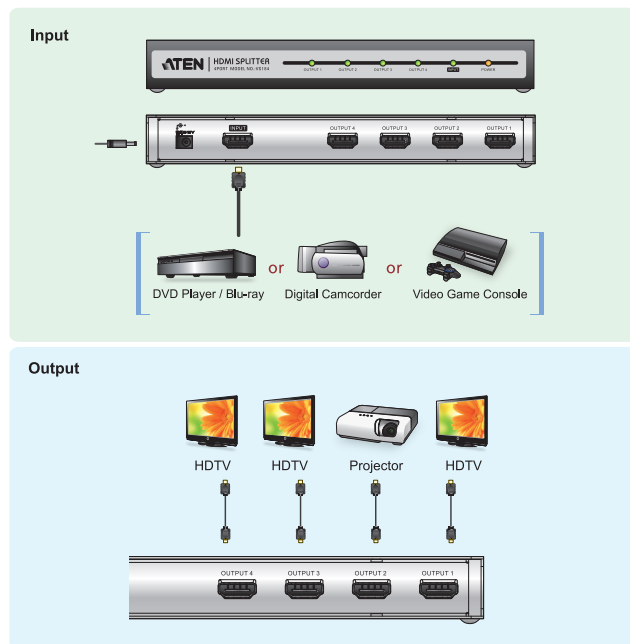

Specification

Function			VS182	VS184
Display Connections			2	4
Connectors	Device	HDMI In	1 x HDMI Type A Female (Black)	1 x HDMI Type A Female (Black)
	Display	HDMI Out	2 x HDMI Type A Female (Black)	4 x HDMI Type A Female (Black)
	Power Jack		1 x DC Jack	
LEDs	Power		1 (Orange)	
	Input		1 (Green)	
	Output 1		1 (Green)	
	Output 2		1 (Green)	
	Output 3		N/A	1 (Green)
Output 4		N/A	1 (Green)	
HDMI Resolution			HDTV resolutions up to 1080p, computer resolutions up to WUXGA(1920x1200)	
Power Consumption			DC5.3V, 2.0W	DC5.3V, 4.6W
Environment	Operating Temp.		0-50°C	
	Storage Temp.		-20°C-60°C	
	Humidity		0-80% RH, Non-condensing	
Physical Properties	Housing		Metal	
	Weight		0.31 kg	0.47 kg
	Dimensions (LxW xH)		12.50 x 8.15 x 2.50 cm	20.00 x 8.00 x 2.50 cm

* Product specifications and appearance are subject to change without notice.